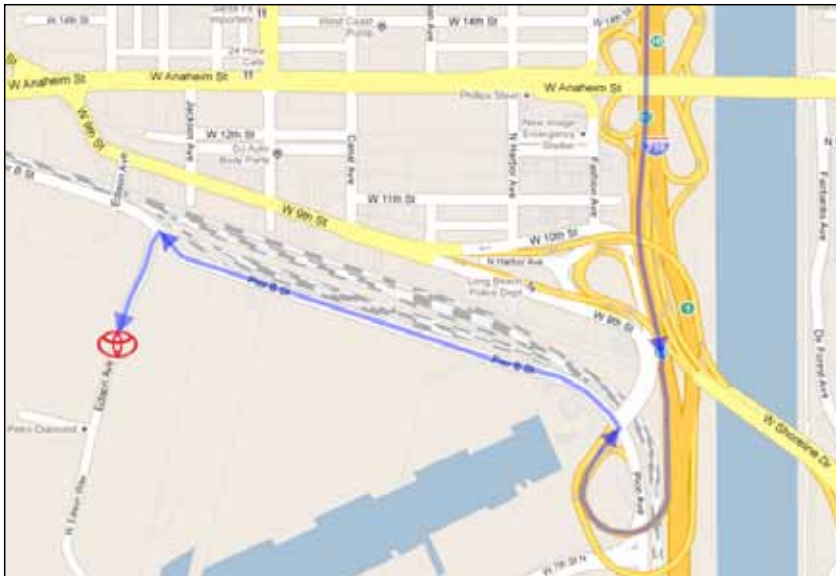

Thank you for your Loyalty.

Toyota is offering Free Parking and Shuttle Service to the Toyota Grand Prix of Long Beach for Toyota, Lexus and Scion owners.

Sunday, April 17 • 8 a.m. – 6 p.m.
Parking opens at 8 a.m. and closes at 6 p.m.

The first 1,000 Toyota, Lexus or Scion vehicles to arrive at Toyota Logistics Services at Long Beach Port park for free:

Toyota Logistics Services
785 Edison Ave., Long Beach, CA 90813

Click for detailed map.

- Shuttle service begins at 8 a.m. at Toyota Logistics.
- Port shuttle service runs throughout the day to/from Toyota Logistics Port and Pacific Ave. and Ocean Blvd.
- Last shuttle leaves Pacific Ave. and Ocean Blvd. at 6 p.m.